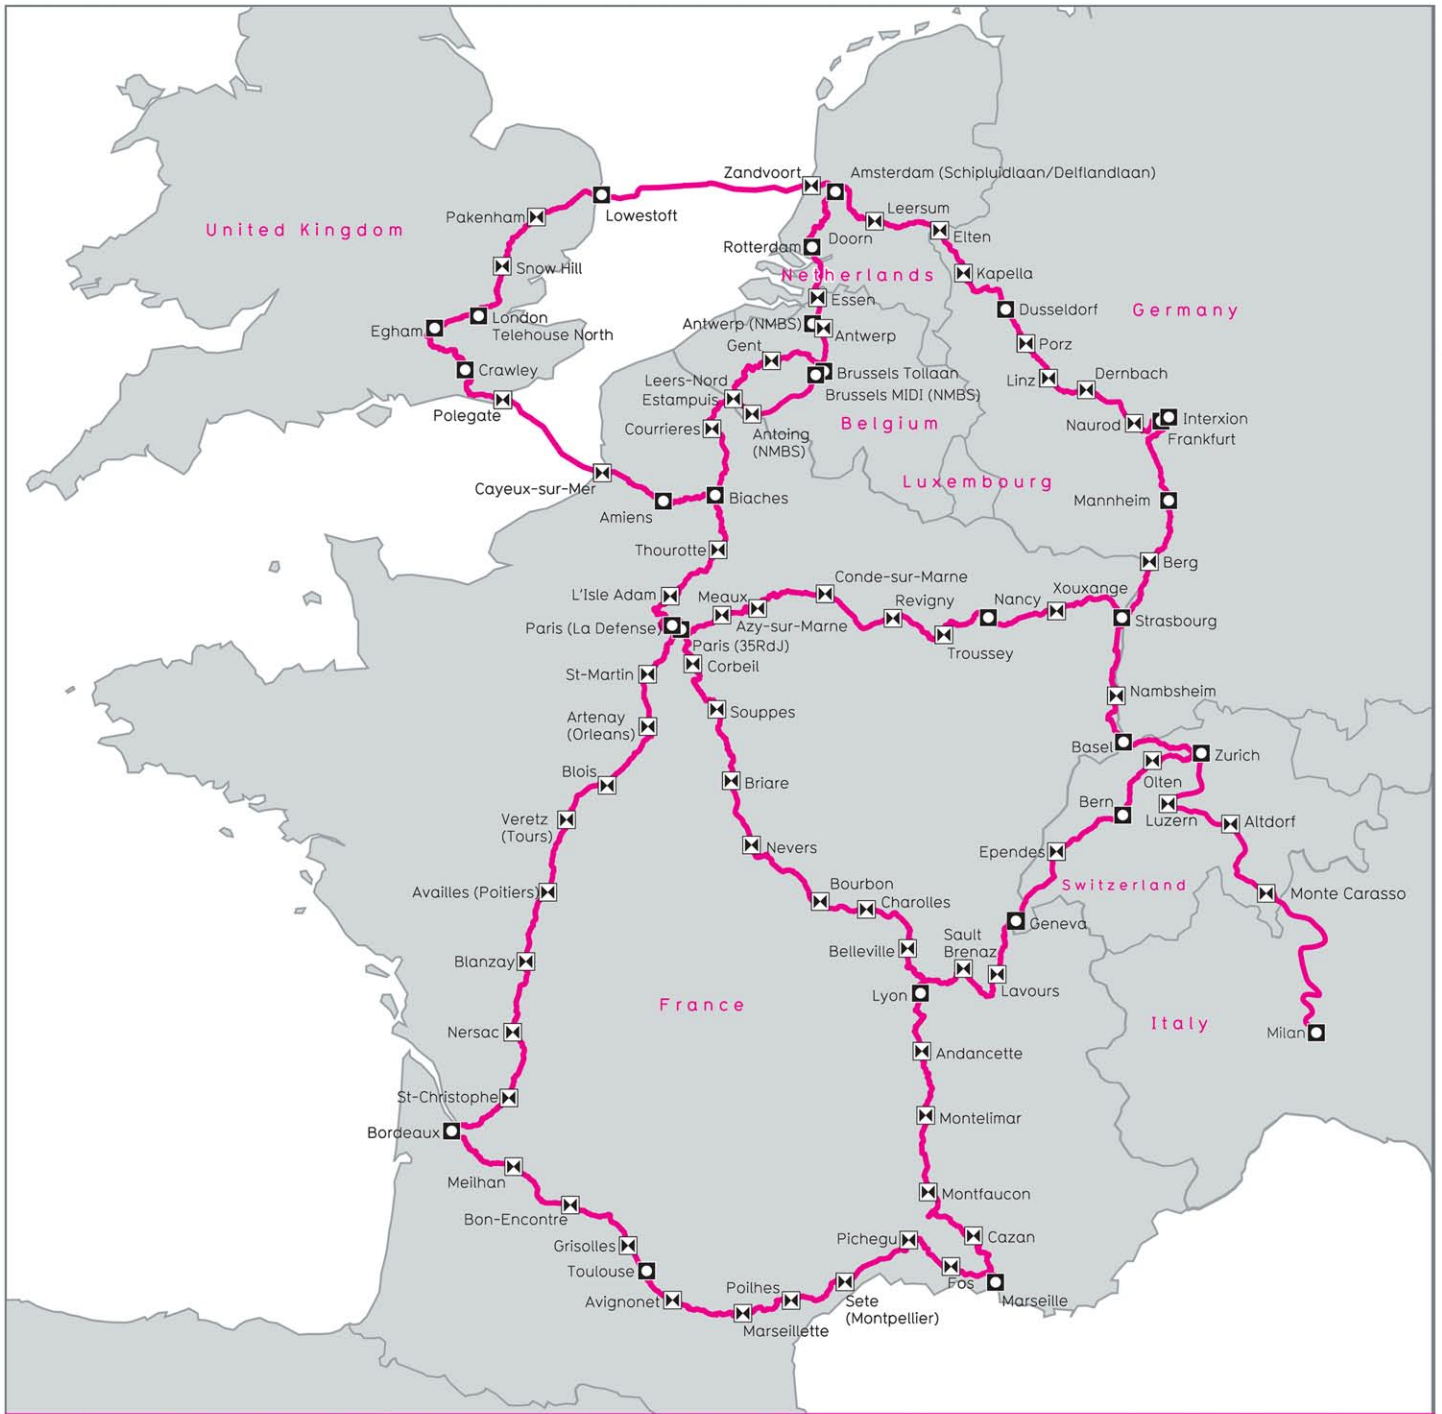

Network

VTLWaveNet

VTL W@veNet

// Legend

Point of Presence

Transmission Site

VTLWaveNet Network

Our state-of-the-art network allows us to deliver reliable and cost-effective connectivity that is fully supported and secure.