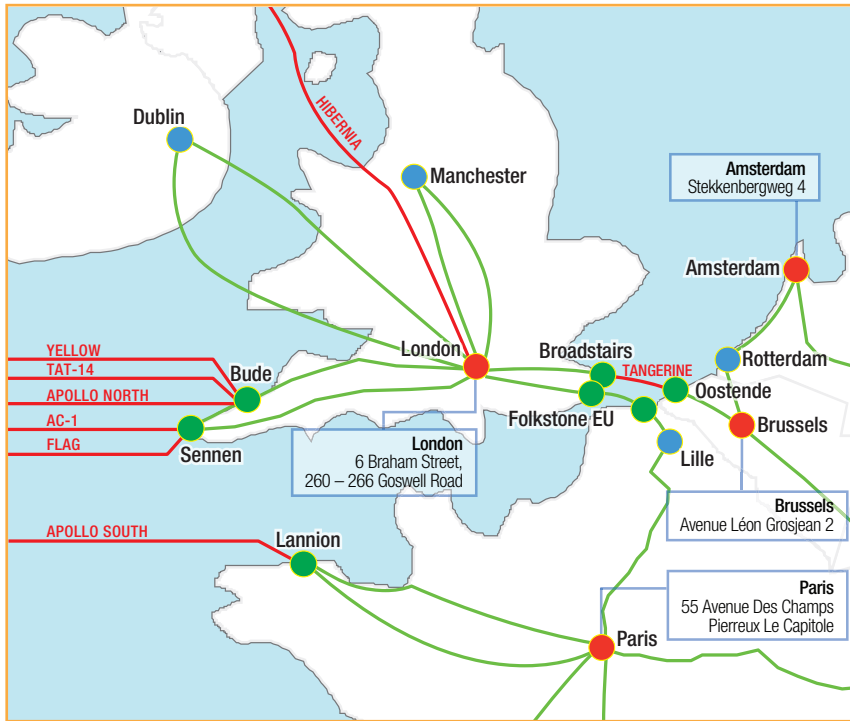

European International Connectivity

LEGEND

- On-Net Market with Metro Fiber Network
- On-Net Market
- Level 3 Facility
- Longhaul Network
European network includes wavelength capacity.
- Transoceanic cable