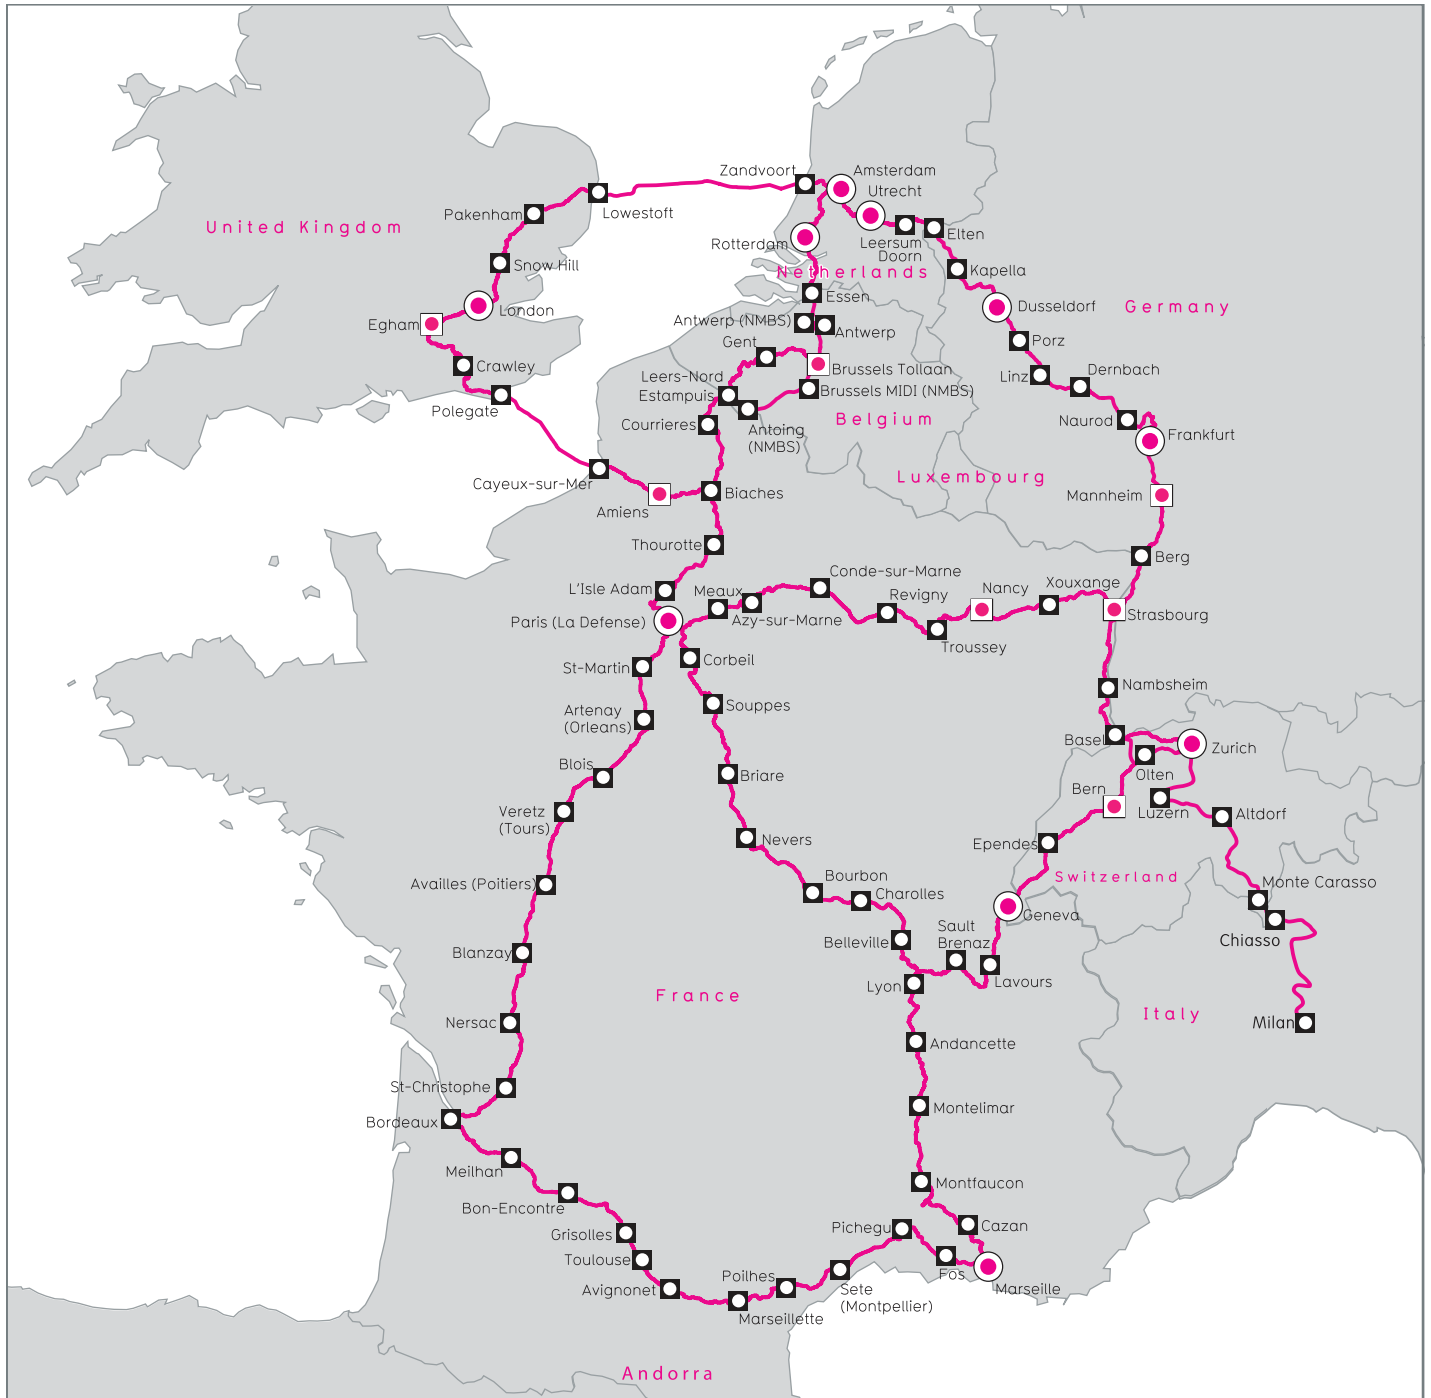

Network

VTLWaveNet

VTL W@veNet

// Legend

-  Metro Network
-  Point of Presence & Data Centre
-  Point of Presence
-  Backbone Network

 Our state-of-the-art network allows us to deliver reliable and cost-effective connectivity that is fully supported and secure. 